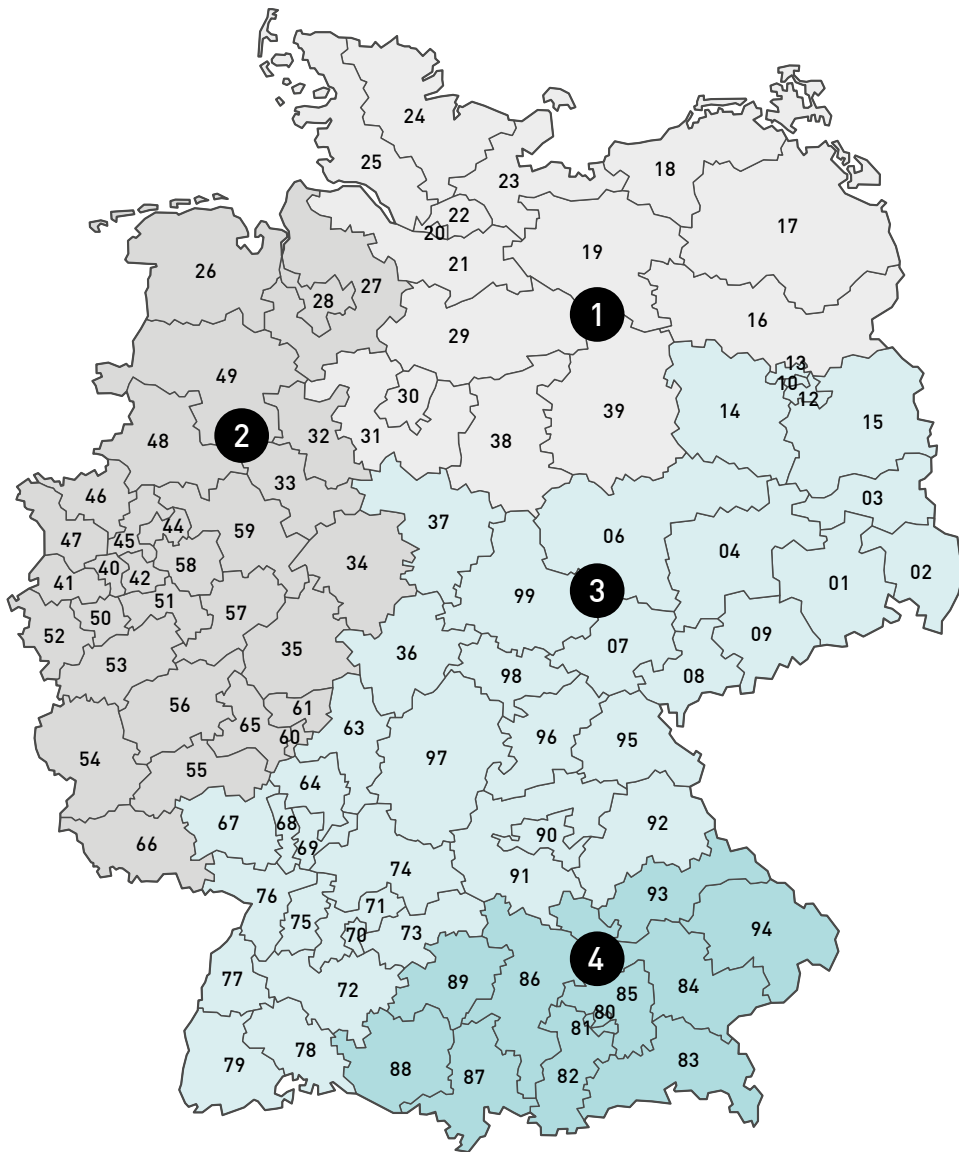

CONTACT

DEUTSCHLAND GERMANY:

1

HOLGER JANICKI
E HOLGER.JANICKI@RITZENHOFF.DE
M +49 151.11407424

2

THOMAS ALTENFELD
E THOMAS.ALTENFELD@RITZENHOFF.DE
M +49 171.6276051

3

NORMAN PASSON
E NORMAN.PASSON@RITZENHOFF.DE
M +49 151.44376018

4

SIMONE LÖCKER
E SIMONE.LOECKER@RITZENHOFF.DE
M +49 170.6720645

LUXEMBURG LUXEMBOURG:

THOMAS ALTENFELD
E THOMAS.ALTENFELD@RITZENHOFF.DE
M +49 171.6276051

ÖSTERREICH AUSTRIA:

SIMONE LÖCKER
E SIMONE.LOECKER@RITZENHOFF.DE
M +49 170.6720645

KEY ACCOUNTS

HOLGER JANICKI
E HOLGER.JANICKI@RITZENHOFF.DE
M +49 151.11407424

NIEDERLANDE, BELGIEN NETHERLANDS, BELGIUM:

RITZENHOFF BV
TWENTEHAVEN 7
3433 PT NIEUWEGEIN | NEDERLAND
E INFO@RITZENHOFF.NL
M +31 30.6302313

ALLE WEITEREN LÄNDER: ALL OTHER COUNTRIES:

CHRISTINA ZEPPENFELD
E CHRISTINA.ZEPPENFELD@RITZENHOFF.DE
M +49 151.11407282
P +49 2992.981282

EMPFOHLENE UNVERBINDLICHE
BRUTTO-VERKAUFSPREISE.
GÜLTIG AB JANUAR 2025
RECOMMENDED GROSS RETAIL PRICES.
VALID FROM JANUARY 2025